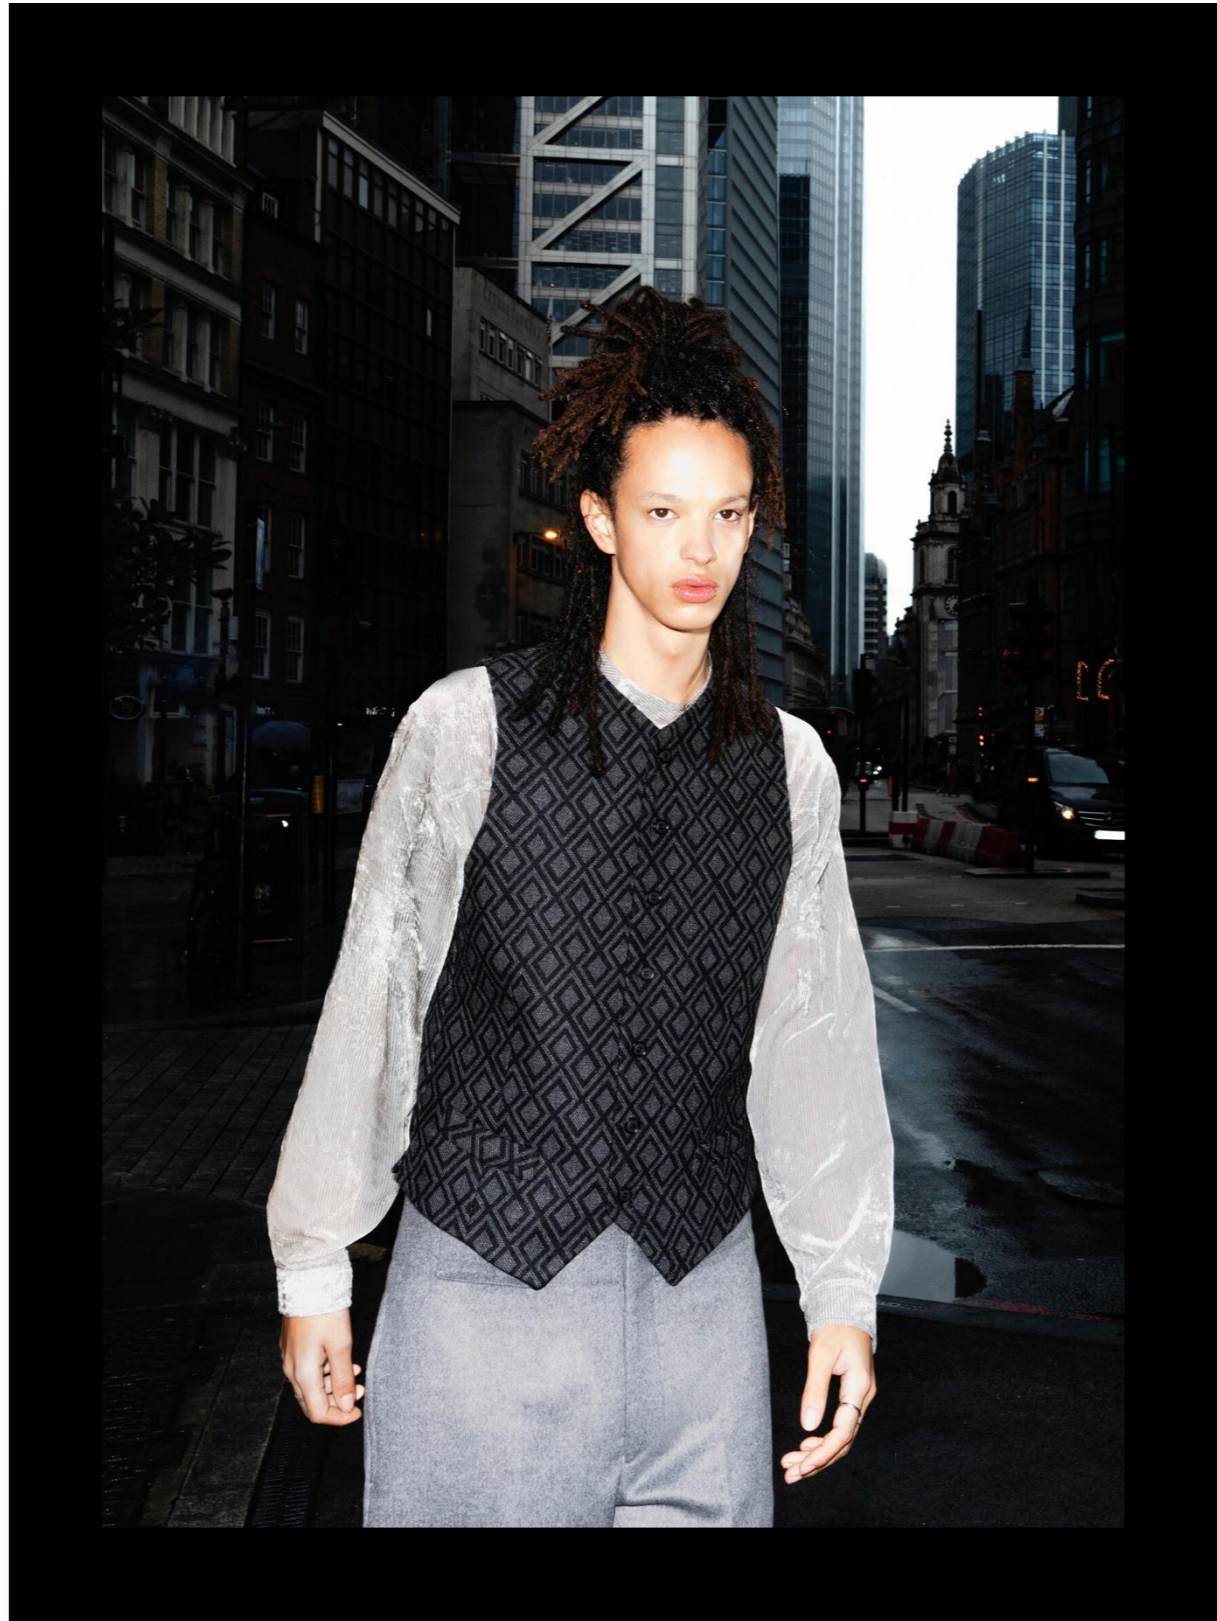

looks good you just wearing ssoji

BLOKE CORE

茵为热爱

经典回归

ENGLAND FOOTBALL BRAND SINCE 1924
WE ARE FROM MANCHESTER, ENGLAND. WE PIONEERED SPORTSWEAR

BLOKE CORE

茵为热爱

经典回归